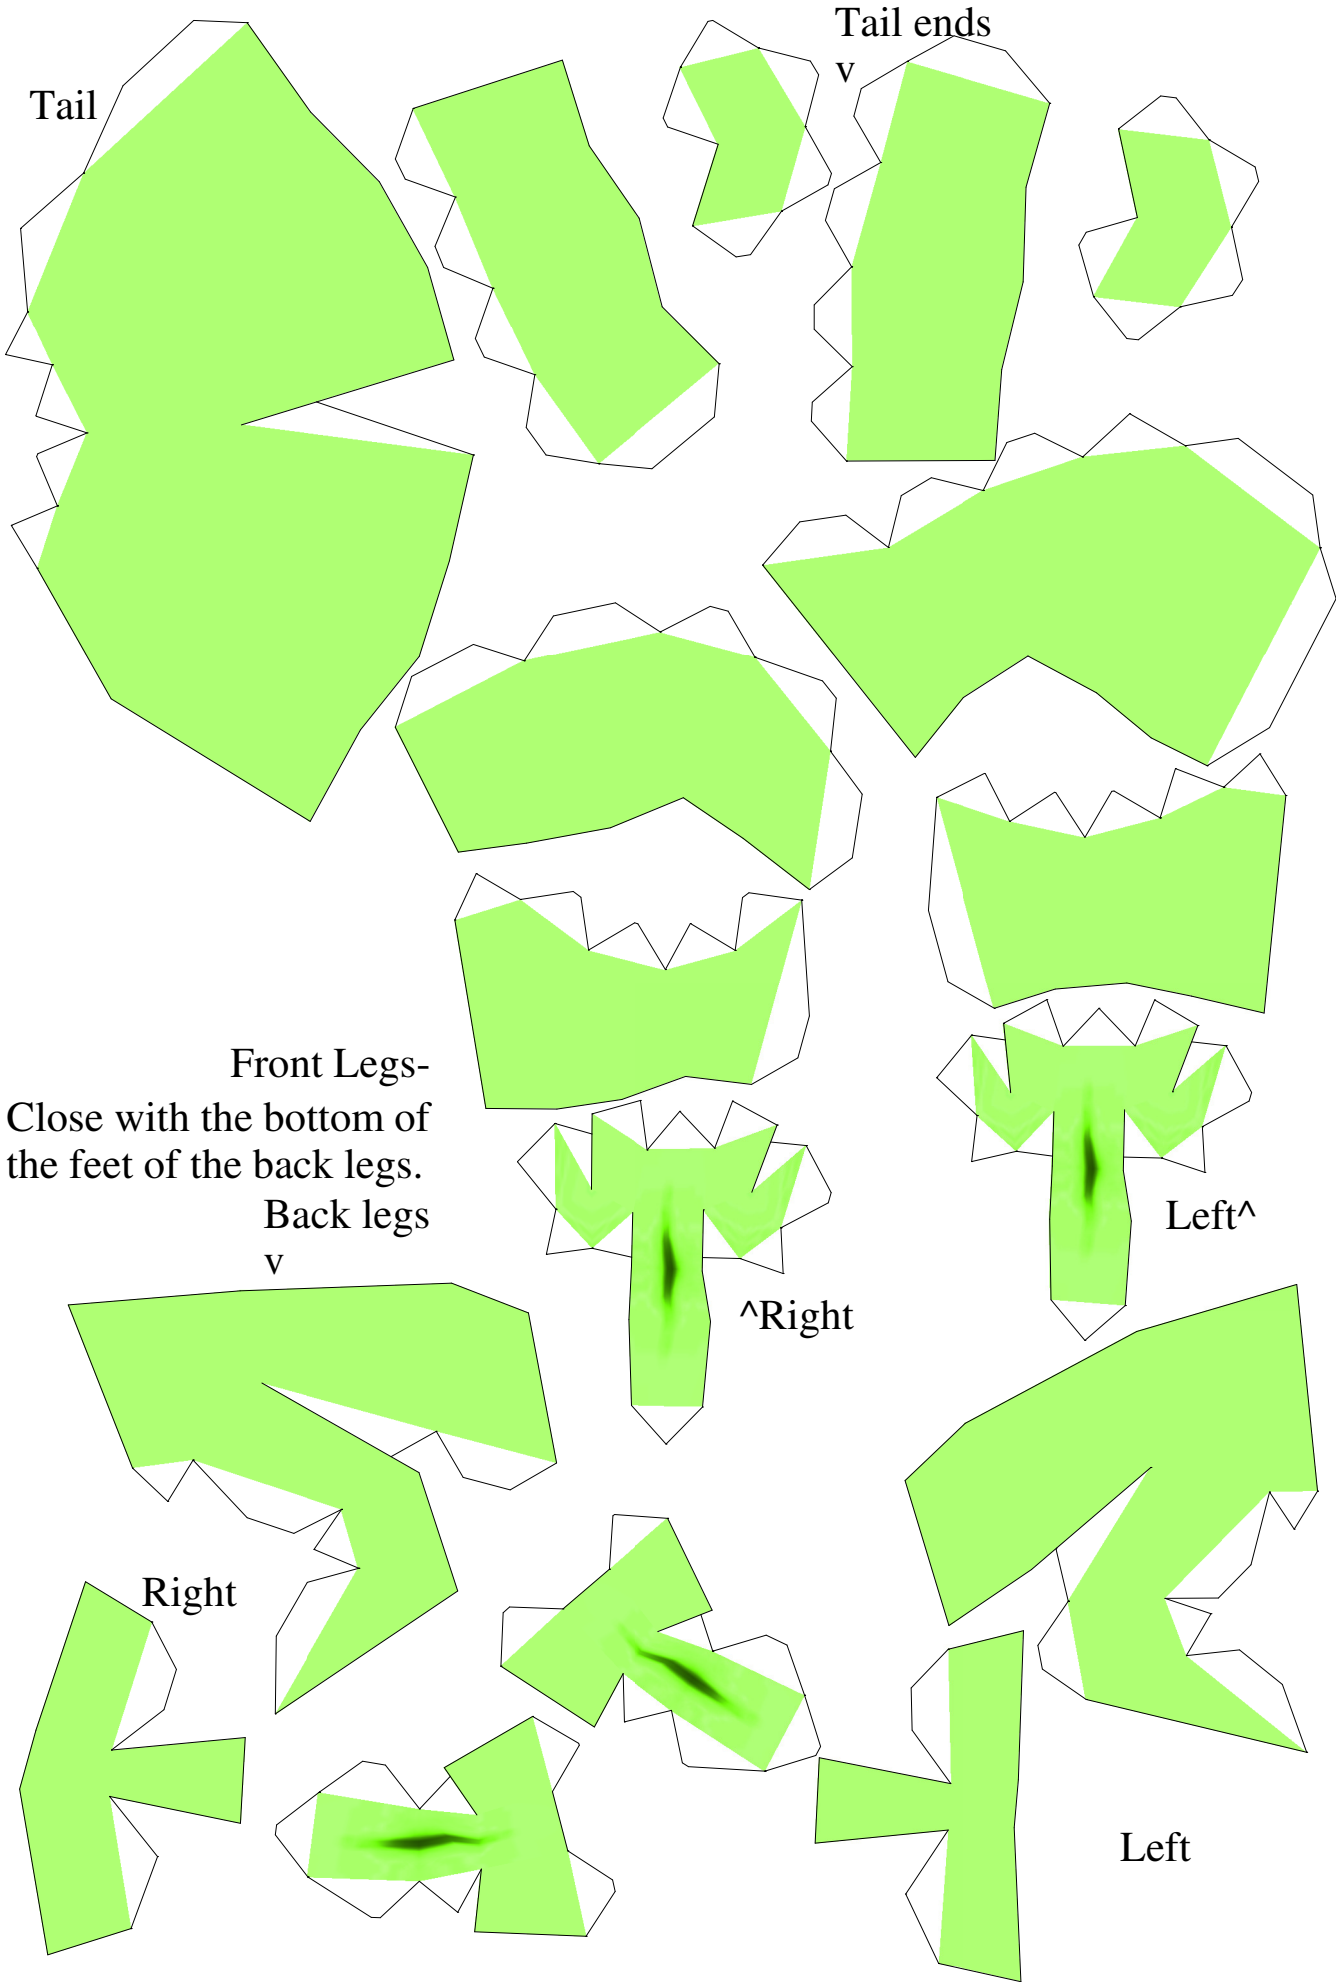

# Espeon

by Brandon

**PaperPokés**  
[www.pokemonpapercraft.com](http://www.pokemonpapercraft.com)

Head  
3D gem  
optional

Body

Tail stem

Tail

Tail ends

v

Front Legs-

Close with the bottom of the feet of the back legs.

Back legs

v

^Right

Left^

Right

Left