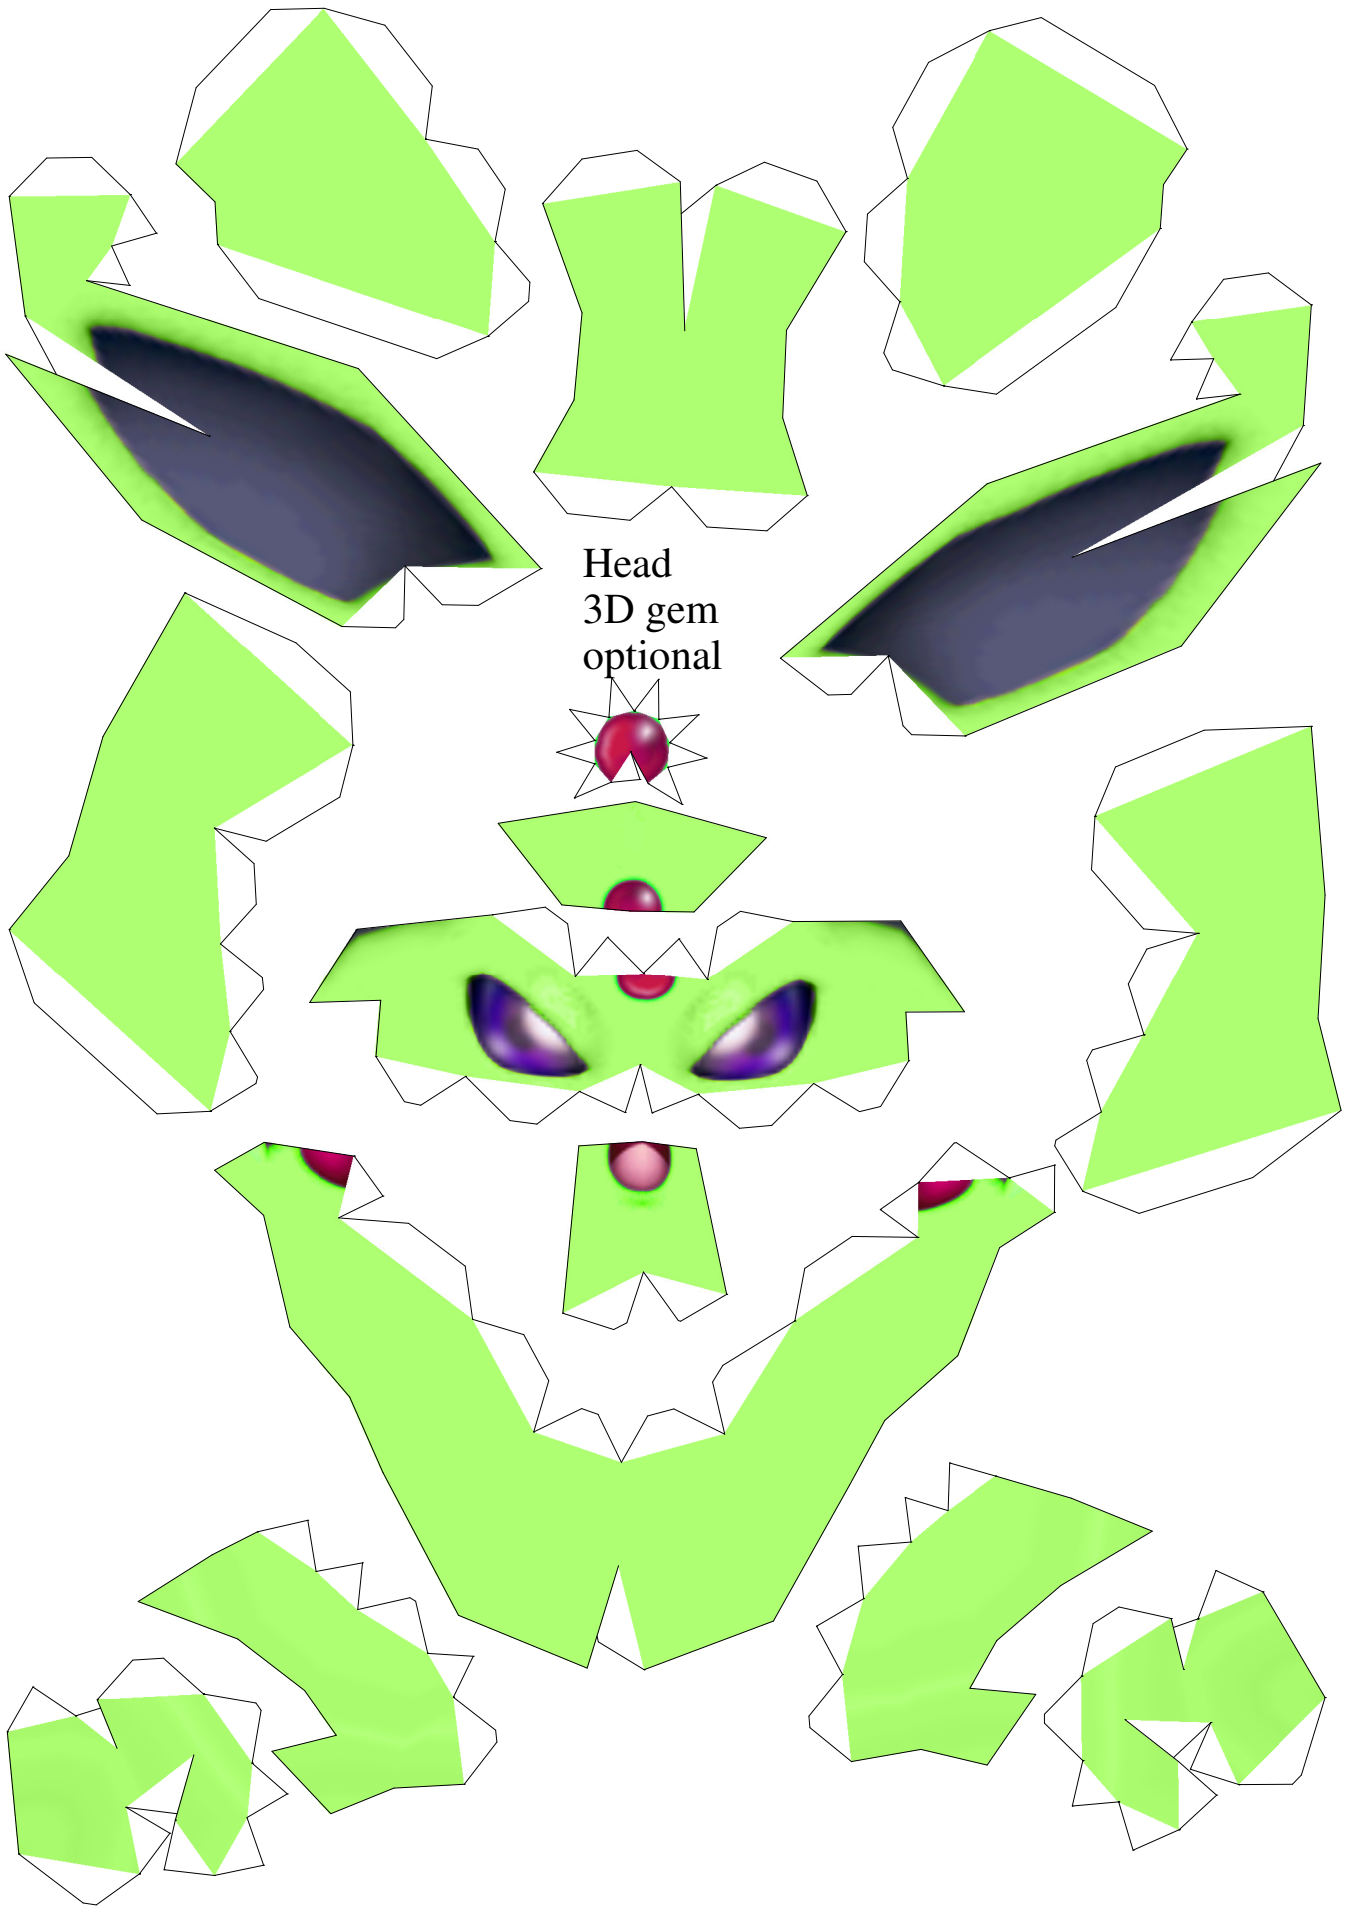

# Espeon

by Brandon

**PaperPokés**  
[www.pokemonpapercraft.com](http://www.pokemonpapercraft.com)

Head  
3D gem  
optional

Body

Tail stem

Tail

Tail ends

v

Front Legs-

Close with the bottom of the feet of the back legs.

Back legs

v

^Right

Left^

Right

Left